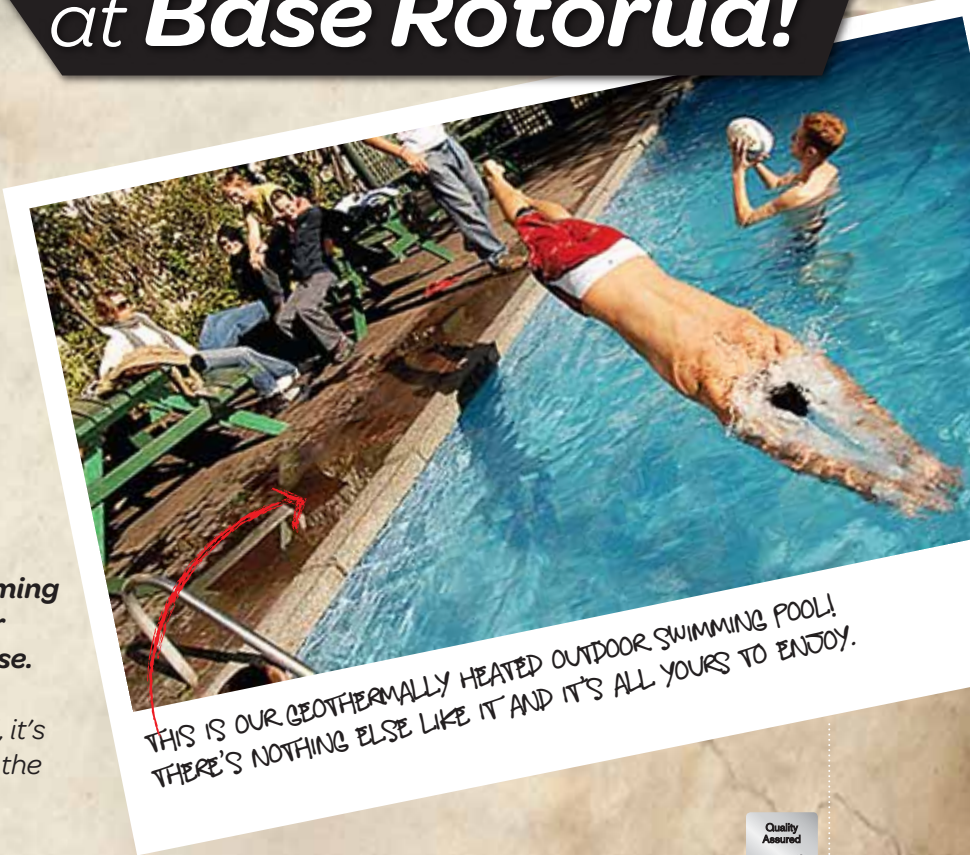

25

Parking berths

now available

at **Base Rotorua!**

\$9

per person per night

Check out your perks!

You get access to our heated swimming pool at the hostel and the use of our showers & toilet facilities within Base.

Though the car park will not be locked, it's well lit and there's a security person in the car park area from 5pm to 11pm daily.

Pre-bookings are advisable.

Please note: These are unpowered sites

THIS IS OUR GEOTHERMALLY HEATED OUTDOOR SWIMMING POOL!
THERE'S NOTHING ELSE LIKE IT AND IT'S ALL YOURS TO ENJOY.